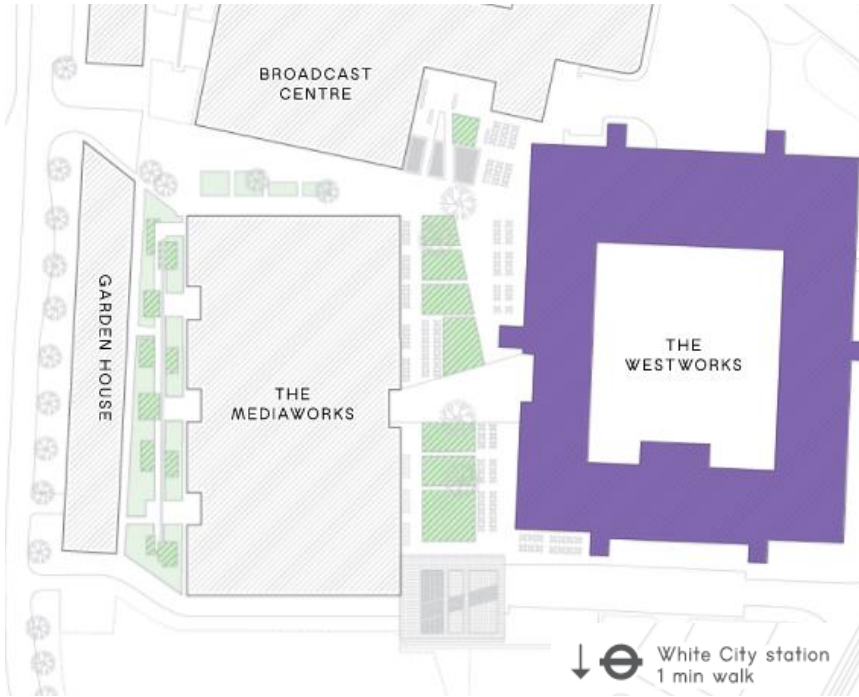

WESTWORKS, 195 WOOD LANE, LONDON, W12 7FQ

TRAVEL TIMES

White City Place is served by excellent underground, overground, bus, and road routes into the West End, the City, and Canary Wharf.

| | WHITE CITY & WOOD LANE |
|-----------|---|
| • Start | White City and Wood Lane stations for the Central, Circle, and Hammersmith & City lines |
| ◦ 2 mins | SHEPHERD'S BUSH |
| ◦ 8 mins | PADDINGTON |
| ◦ 12 mins | BOND STREET |
| ◦ 21 mins | ST PANCRAS INTERNATIONAL |
| ◦ 22 mins | BANK |
| ◦ 31 mins | HEATHROW |